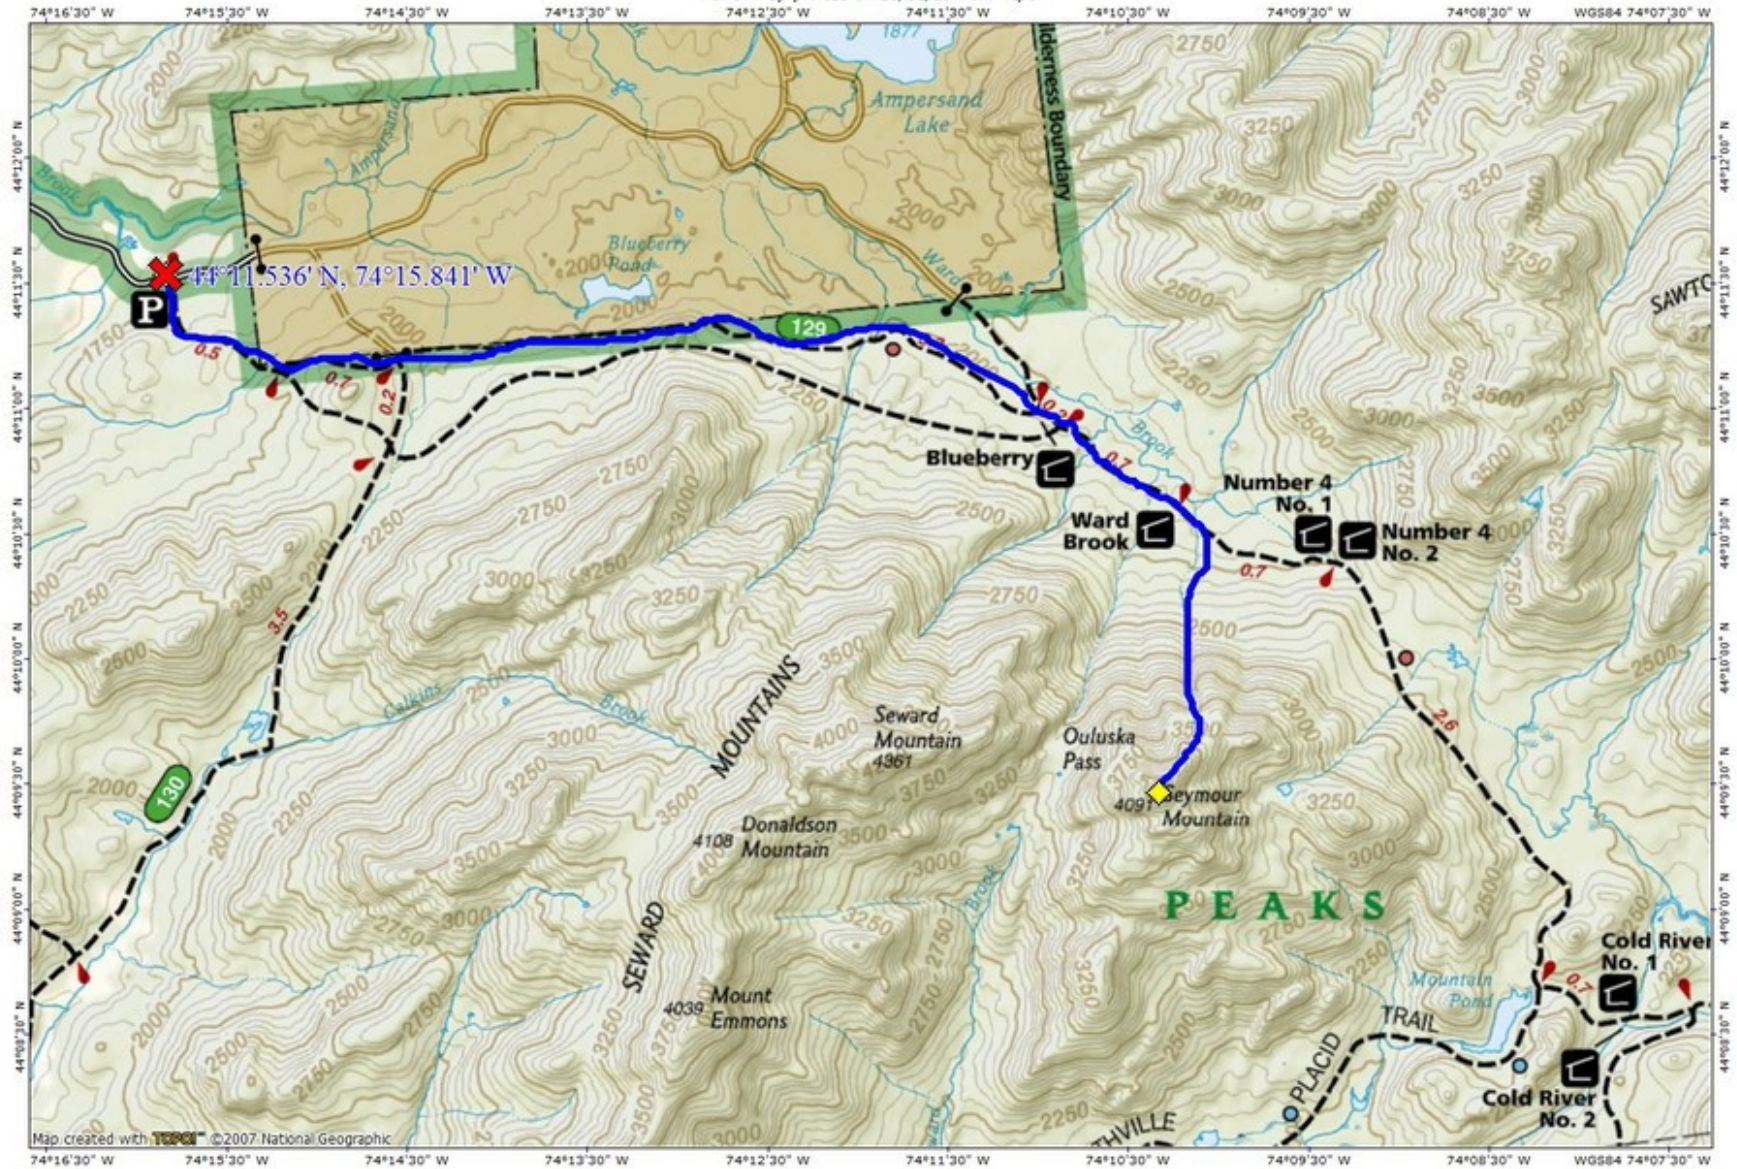

TOPO! map printed on 10/21/15 from ".tpo"

Map created with TOPO! ©2007 National Geographic

MN ↑ TN

139°

10/21/15