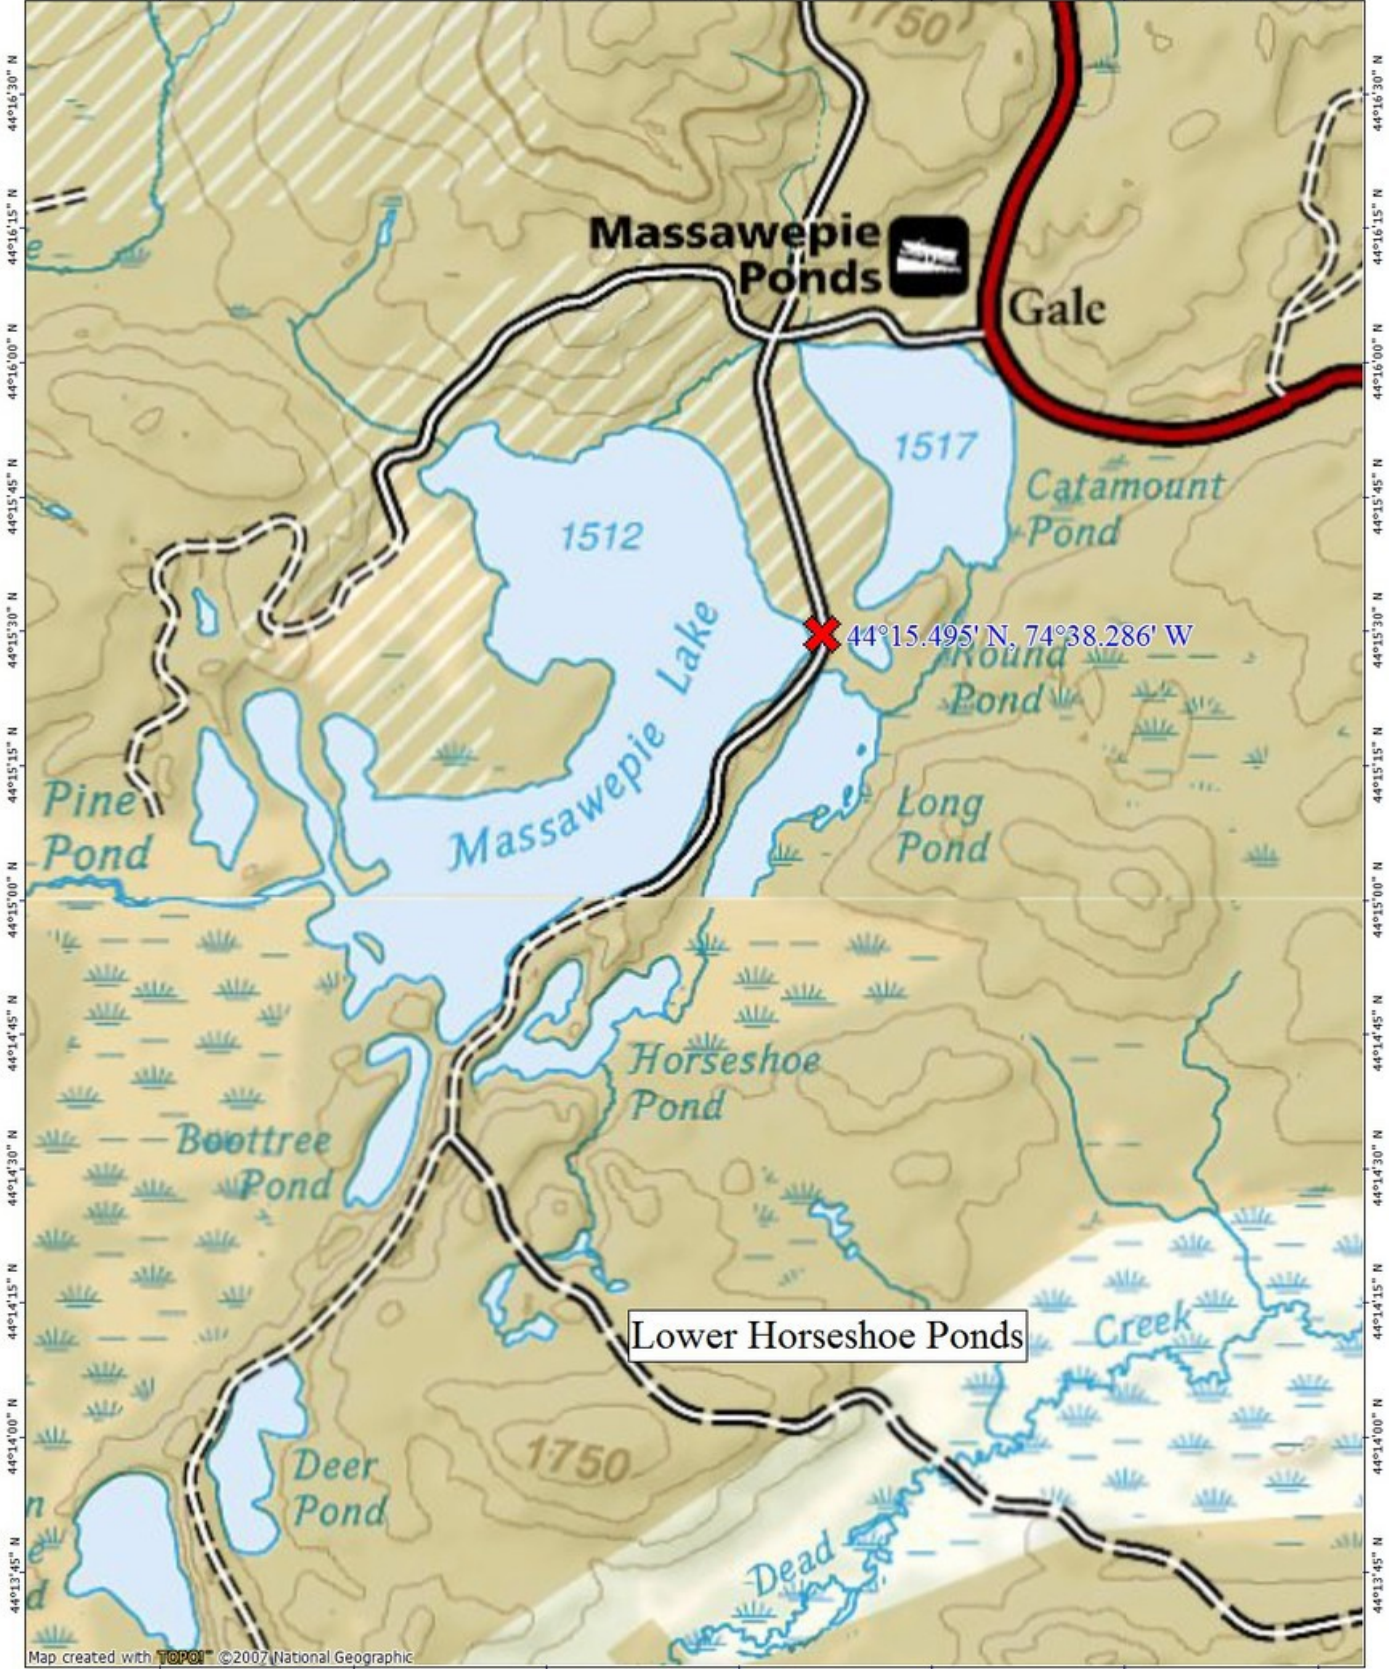

74°40'00" W 74°39'30" W 74°39'00" W 74°38'30" W 74°38'00" W 74°37'30" W WGS84 74°37'00" W

Lower Horseshoe Ponds

44°15.495' N, 74°38.286' W

74°40'00" W 74°39'30" W 74°39'00" W 74°38'30" W 74°38'00" W 74°37'30" W WGS84 74°37'00" W